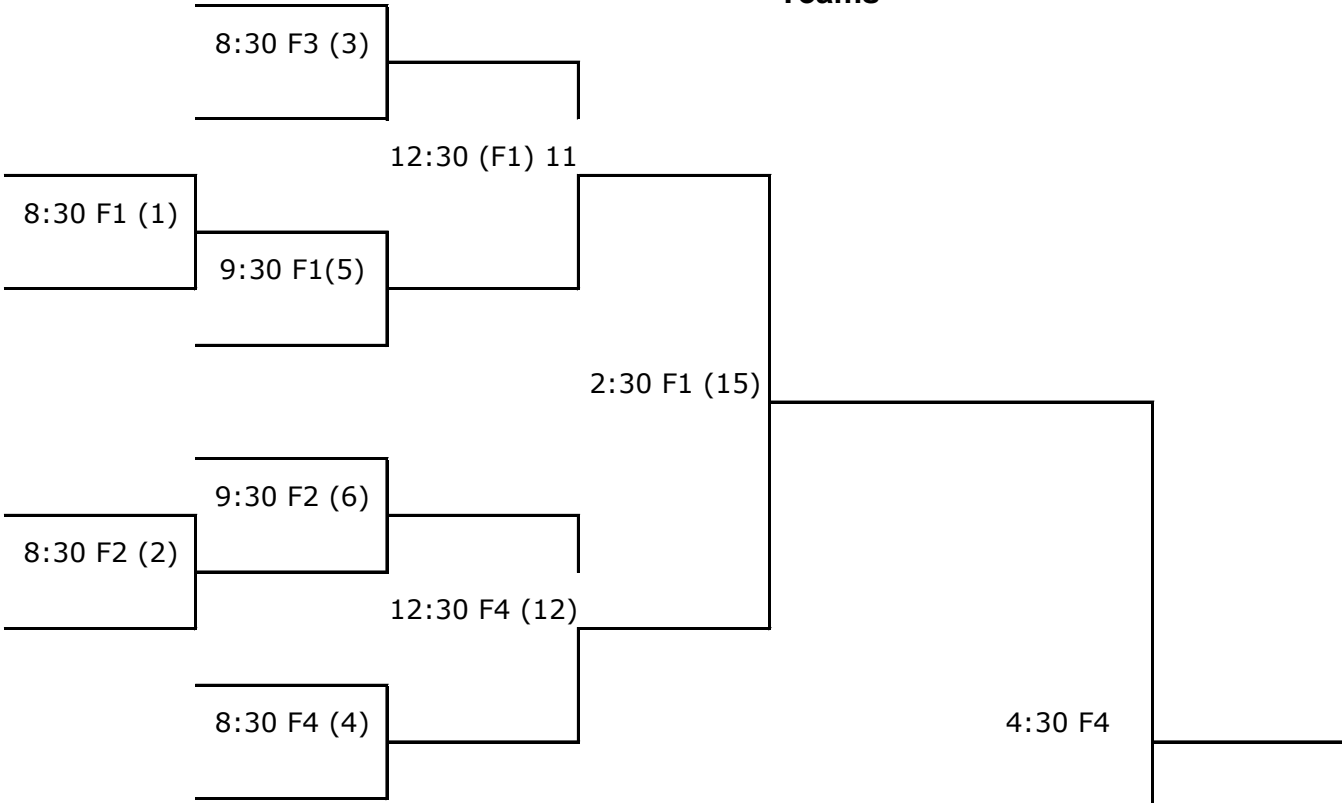

Team	District
Bullfrog Brewery	4
Pennsylvania Avenue	3
UBBIBC	6
Green Rhino	1
Green's Lawn	2
Major Mayhem	Ind.
Swing Mafia/Inferno	14
Turks/Risnicks	1
Complete Game Academy	2
Unwanted	3

C States Information

1. Bracket draw will be 8:00 sharp on Saturday morning.
2. Check in and bat testing will begin at 7:00 am.
3. The first games will begin at 8:30.
4. There will be a Homerun Derby after the 9:30 Games.
5. Games will resume at 11:30 or immediately following HR derby.

Homerun Derby Rules

1. Each team may enter up to two (2) players in derby.
2. Entry fee for derby is \$10 per player.
3. Each participant must select their own pitcher.
4. Any team that enters someone in the derby must provide shaggers.
5. Each participant will get 10 pitches.
6. In the event of a tie after the first round, everyone that is tied will enter a "sudden death" swing off.
7. Sudden death will be 1 pitch to each batter. If they fail to hit a homerun they are eliminated. This will continue until we have a winner.
8. All homeruns MUST be fair balls to count.
9. All bats used must have passed the bat tester on Saturday morning.

10. Signup sheet will be available at check in.
11. Champion will receive 75% of the pool and runner-up 25%.

Bracket is listed below

Winner's Bracket

**10
Teams**

Loser's Bracket

19
If Nec.