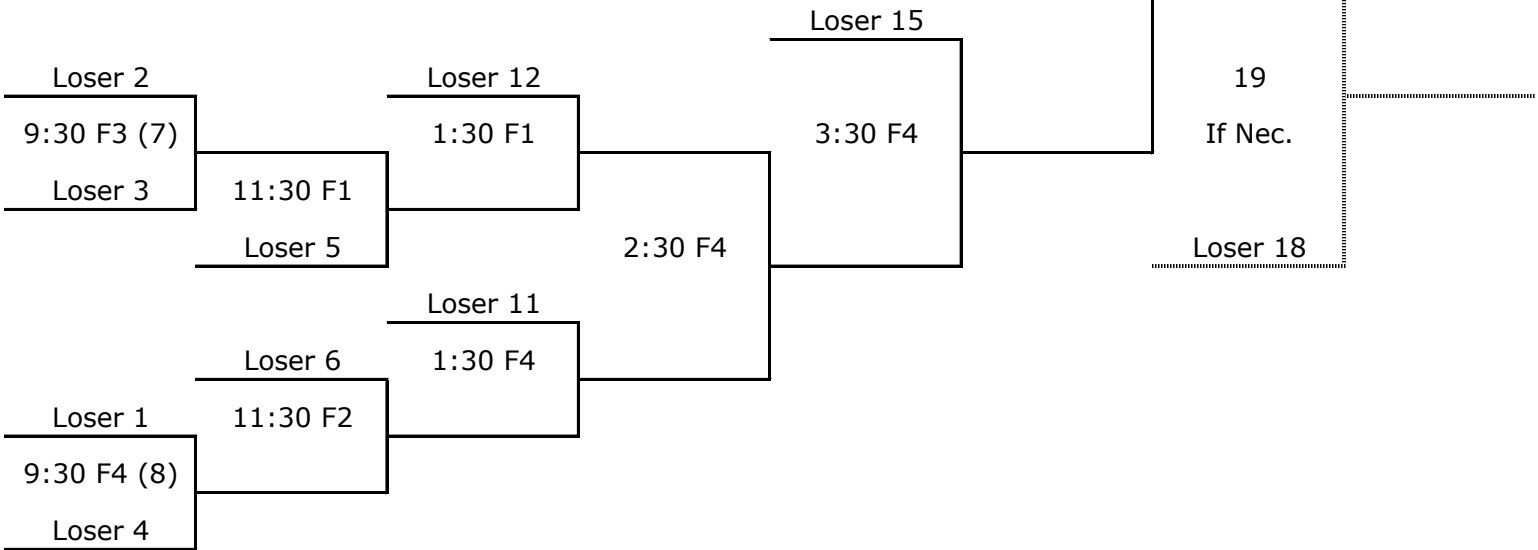

Team	District
Bullfrog Brewery	4
Pennsylvania Avenue	3
UBBIBC	6
Green Rhino	1
Green's Lawn	2
Major Mayhem	Ind.
Swing Mafia/Inferno	14
Turks/Risnicks	1
Complete Game Academy	2
Unwanted	3

C States Information

1. Bracket draw will be 8:00 sharp on Saturday morning.
2. Check in and bat testing will begin at 7:00 am.
3. The first games will begin at 8:30.
4. There will be a Homerun Derby after the 9:30 Games.
5. Games will resume at 11:30 or immediately following HR derby.

Homerun Derby Rules

1. Each team may enter up to two (2) players in derby.
2. Entry fee for derby is \$10 per player.
3. Each participant must select their own pitcher.
4. Any team that enters someone in the derby must provide shaggers.
5. Each participant will get 10 pitches.
6. In the event of a tie after the first round, everyone that is tied will enter a "sudden death" swing off.
7. Sudden death will be 1 pitch to each batter. If they fail to hit a homerun they are eliminated. This will continue until we have a winner.
8. All homeruns MUST be fair balls to count.
9. All bats used must have passed the bat tester on Saturday morning.

10. Signup sheet will be available at check in.
11. Champion will receive 75% of the pool and runner-up 25%.

Bracket is listed below

Winner's Bracket

**10
Teams**

Loser's Bracket

19
If Nec.